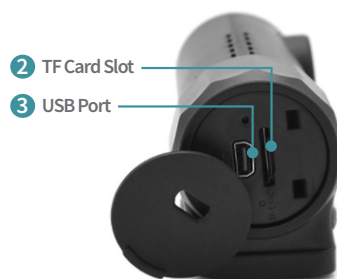

FMS Camera 360

FMS Camera helps you validate events and other concerns for commercial fleet. It is a great way to make sure your employee is doing the right thing behind the wheel. FMS Camera provides evidence in case of an accident or insurance dispute. Choose from any number of functions, from dual lens car security cameras that face inside and outside, to in-car video systems with night vision recording, accident sensors, connected to FMS Tech. devices and software platform.

In car camera is a great investment for any commercial fleet, it helps fleet manager links reports generated from FMS Tech. On Board Computers or IVMS devices with driver face, accident analysis and reconstruction, events validation, and passenger identification.

KEY FEATURES

Once the Camera is linked with the FMS Tech. device, the system will automatically take photo capture based on predefined conditions:

- Driver ID
- Events (over speeding, Harsh braking, Harsh acceleration, not wearing seatbelt, etc.)
- Accident or crash
- Live streaming from control room on demand or during specific events
- Manual capture remotely
- Passenger on board
- Capture event
- Reference point
- Arrival point
- Use of mobile phone
- Recording videos
- Play back on demand
- Transfer of video and capture photos upon predefined events or conditions

IN-CABIN CAMERA

Camera	G2.3MP 1920 x 1200, Upgradable to 3MP
Frames per second	23-30 fps
Lens	130° Wide Angle Lens
Night vision	Supported

FORWARD CAMERA

Camera	5MP 2560 x 1920
Frames per second	23-30 fps
Lens	150° Wide Angle Lens
Night vision	Supported

DVR