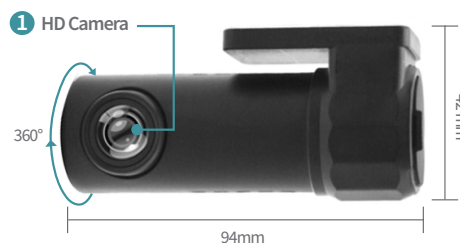

FMS Camera 360

FMS Camera helps you validate events and other concerns for commercial fleet. It is a great way to make sure your employee is doing the right thing behind the wheel. FMS Camera provides evidence in case of an accident or insurance dispute. Choose from any number of functions, from dual lens car security cameras that face inside and outside, to in-car video systems with night vision recording, accident sensors, connected to FMS Tech. devices and software platform.

In car camera is a great investment for any commercial fleet, it helps fleet manager links reports generated from FMS Tech. On Board Computers or IVMS devices with driver face, accident analysis and reconstruction, events validation, and passenger identification.

KEY FEATURES

Once the Camera is linked with the FMS Tech. device, the system will automatically take photo capture based on predefined conditions:

- Driver ID
- Events (over speeding, Harsh braking, Harsh acceleration, not wearing seatbelt, etc.)
- Accident or crash
- Live streaming from control room on demand or during specific events
- Manual capture remotely
- Passenger on board
- Capture event
- Reference point
- Arrival point
- Use of mobile phone
- Recording videos
- Play back on demand
- Transfer of video and capture photos upon predefined events or conditions

IN-CABIN CAMERA

Camera	G2.3MP 1920 x 1200, Upgradable to 3MP
Frames per second	23-30 fps
Lens	130° Wide Angle Lens
Night vision	Supported

FORWARD CAMERA

Camera	5MP 2560 x 1920
Frames per second	23-30 fps
Lens	150° Wide Angle Lens
Night vision	Supported

DVR